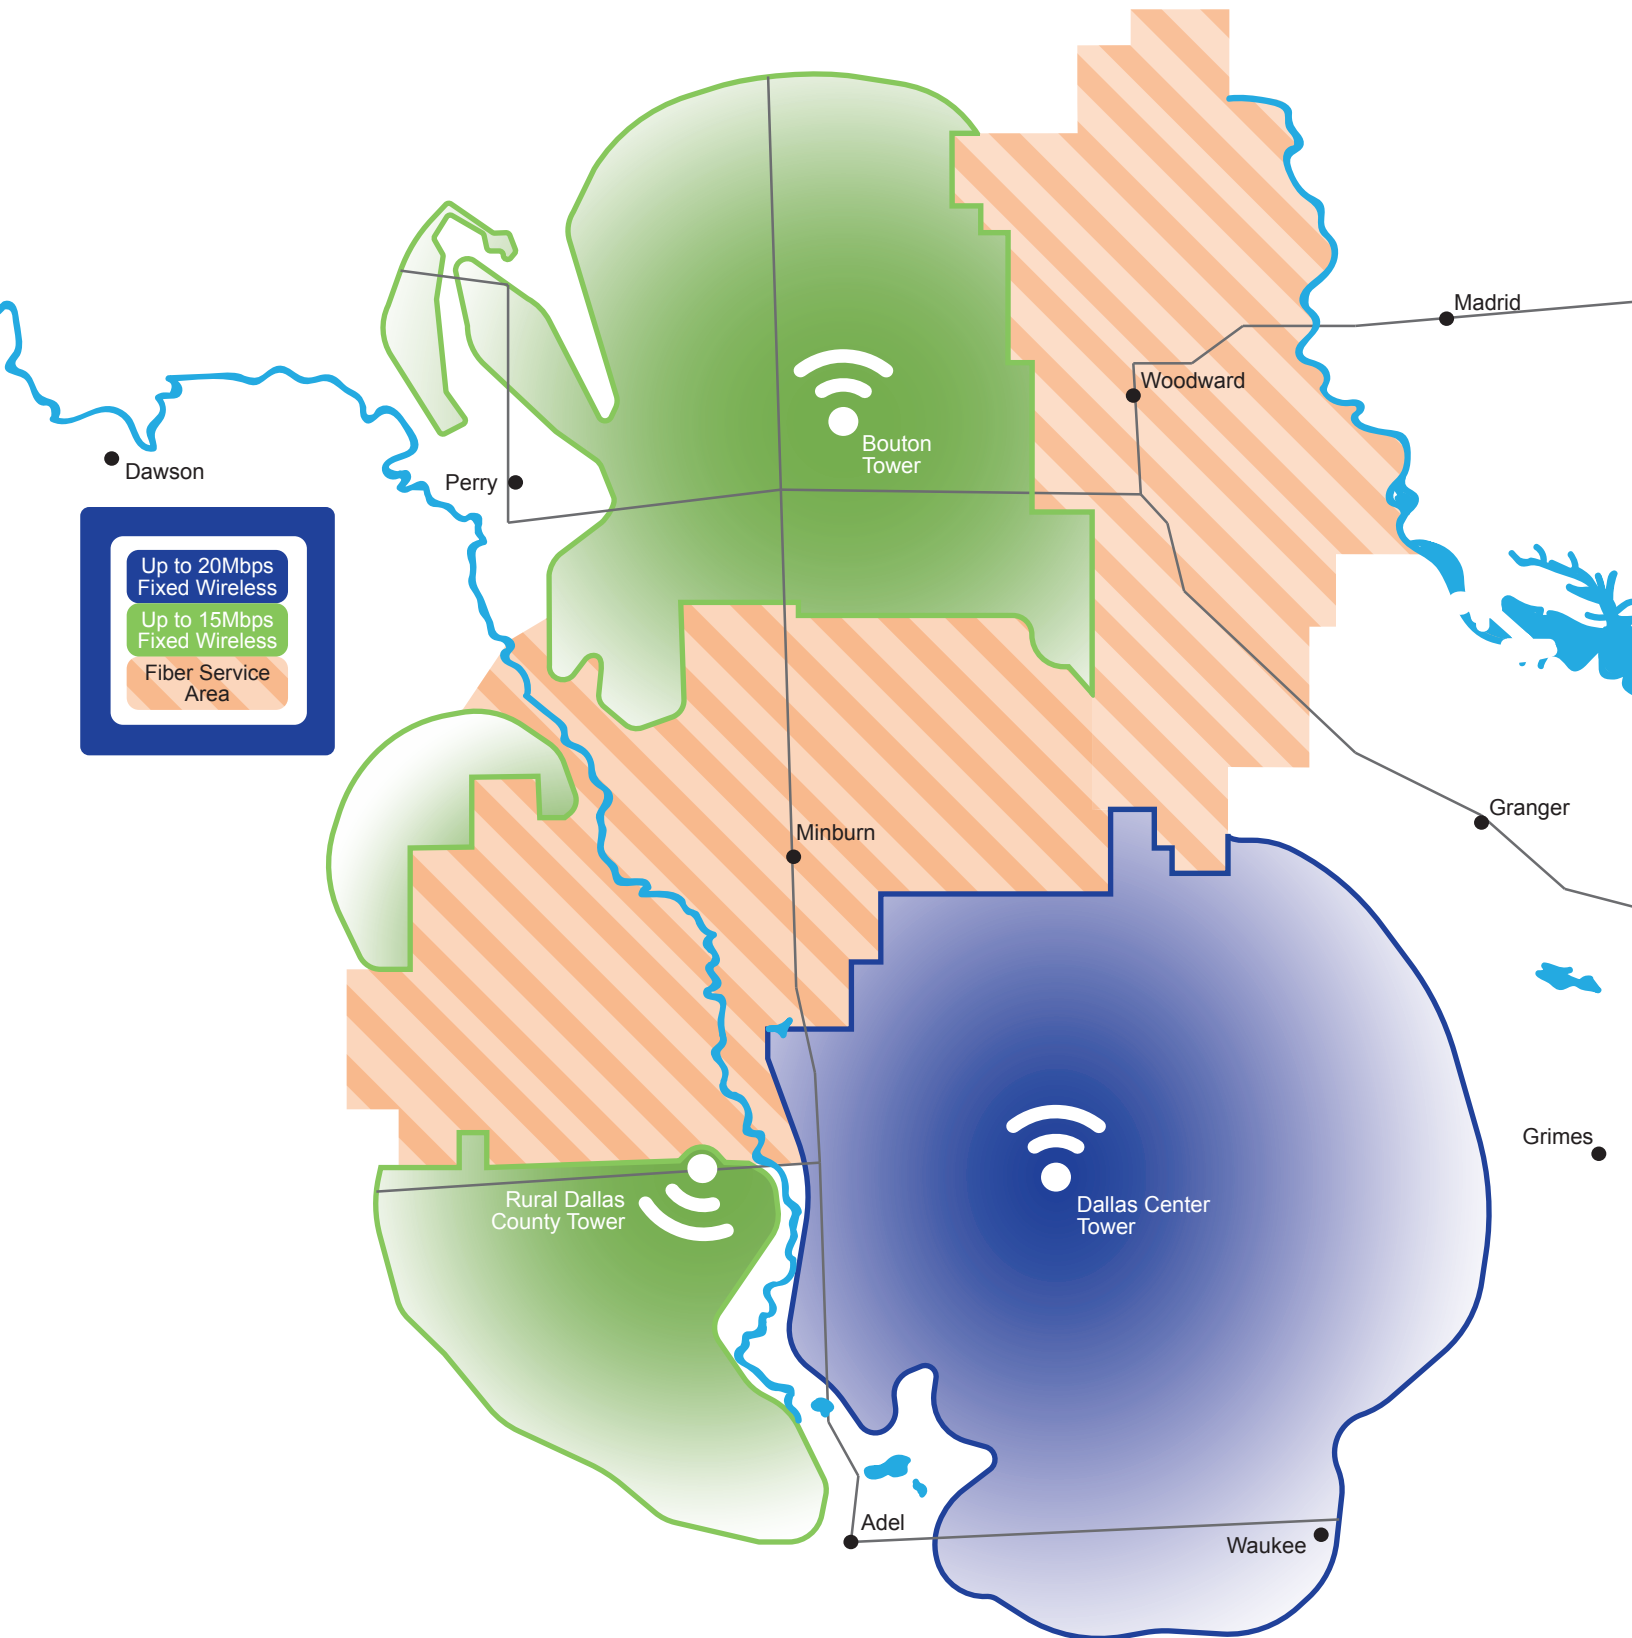

CONNECT TO HIGH SPEED BROADBAND WITH UNLIMITED USAGE

Contact Us Today
515-438-2200
www.minburncomm.com

Minburn Communications
100 S Main St, PO Box 515
Woodward, IA 50276

Fixed Wireless service is available within 6-10 miles from one of our towers and is dependent on clear line of sight. 20 Mbps Supreme Speed is only available with a connection to the Dallas Center tower.